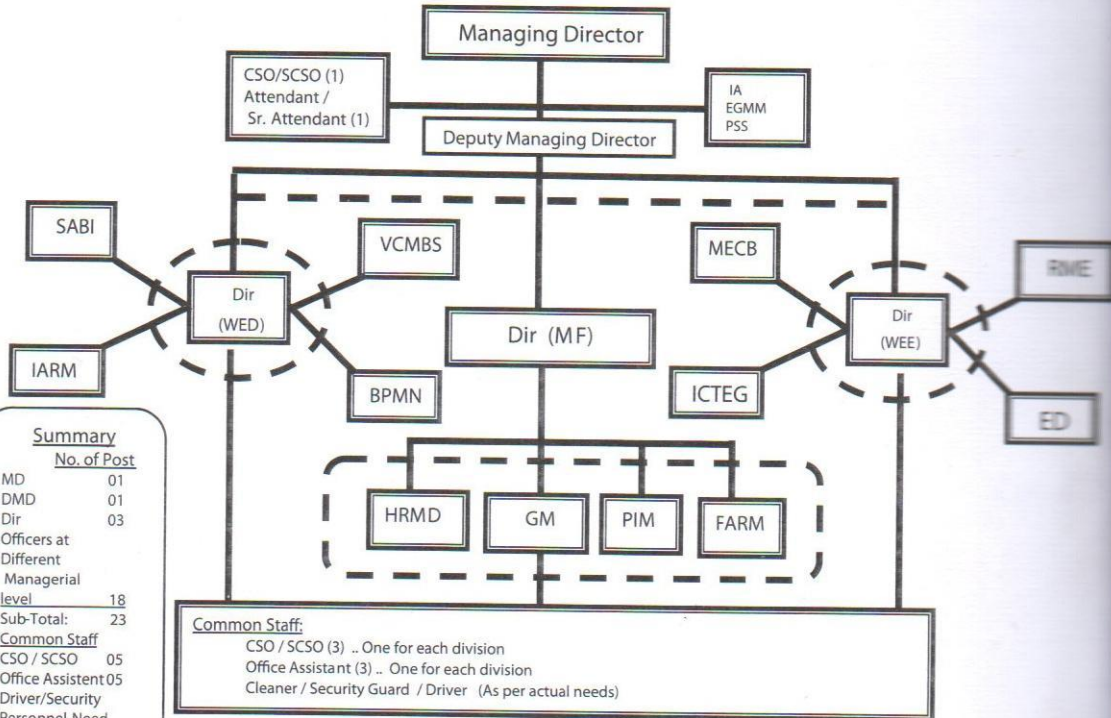

Organization Structure
Of
Joyeeta Foundation

পরিশিষ্ট-১

Summary

No. of Post

MD	01
DMD	01
Dir	03

Officers at
Different
Managerial
level 18

Sub-Total: 23

Common Staff

CSO / SCSO 05

Office Assistant 05

Driver/Security

Personnel-Need

based

Sub-Total Staff 10

Grand Total 33

Common Staff:

- CSO / SCSO (3) .. One for each division
- Office Assistant (3) .. One for each division
- Cleaner / Security Guard / Driver (As per actual needs)